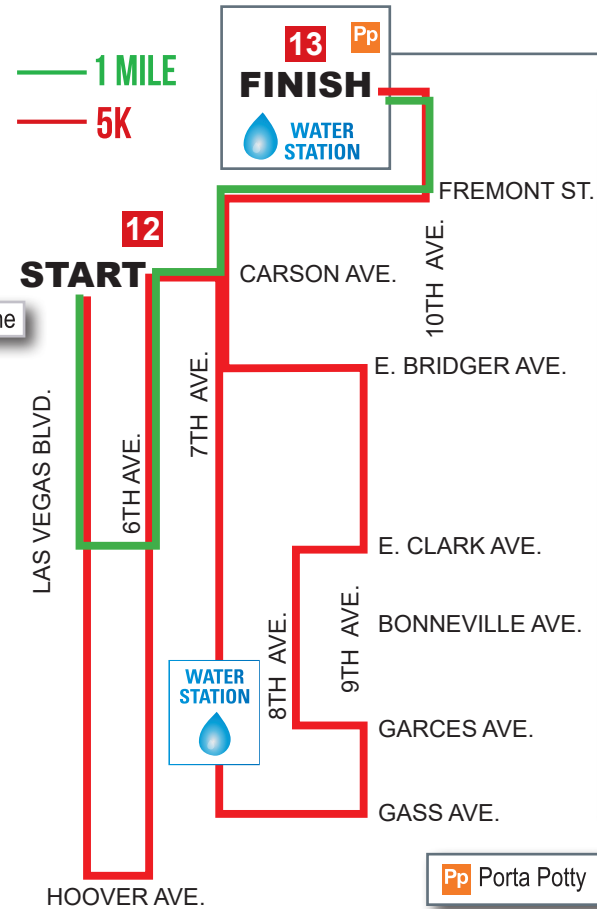

EVENT AREA MAP

- | | |
|---|---------------------------|
| 1. Packet Pick-Up | 8. Fox5 |
| 2. Day of Registration | 9. Pre-Race Entertainment |
| 3. Merchandise Booth | 10. Notoriety LIVE |
| 4. Pet Costume Contest Entry | 11. Race Start line |
| 5. FIT4MOM – Stroller Decorating Contest Entry | 12. Donut Bar |
| 6. Henderson Hospital and Desert Springs Hospital | 13. After Party Stage |
| 7. iHeart Media | |

STROLLER DECORATING CONTEST: Decorate a stroller and check in at the FIT4MOM booth during the Pre-Race festivities from 8am to 10am for a chance to win great prizes on the After Party stage at 11:45am.

Complete contest details at LVSantaRun.com

ROUTE MAP

AFTER PARTY

- 24 Hour Poster
- American Medical Response
- At Your Service Pet Supplies & More
- Best Agency
- Blings 4 Blessings
- Circle K
- Dignity Health Select Physical Therapy
- Empanada Factory
- First Bistro
- FIT4MOM – Kids Zone
- Fox5
- Hair Tie Hub
- Las Vegas Baby Magazine
- Mana Mobile-Teremana Tequila
- Mini D by Alexa
- Subaru of Las Vegas
- Sunny 106.5 After Party Stage
- Live Entertainment
- Pet Costume Contest
- Stroller Decorating Contest

Details current as of printing,
for most up-to-date map
please visit LVSantaRun.com.

PRESENTED BY

THANK YOU TO OUR GENEROUS SPONSORS