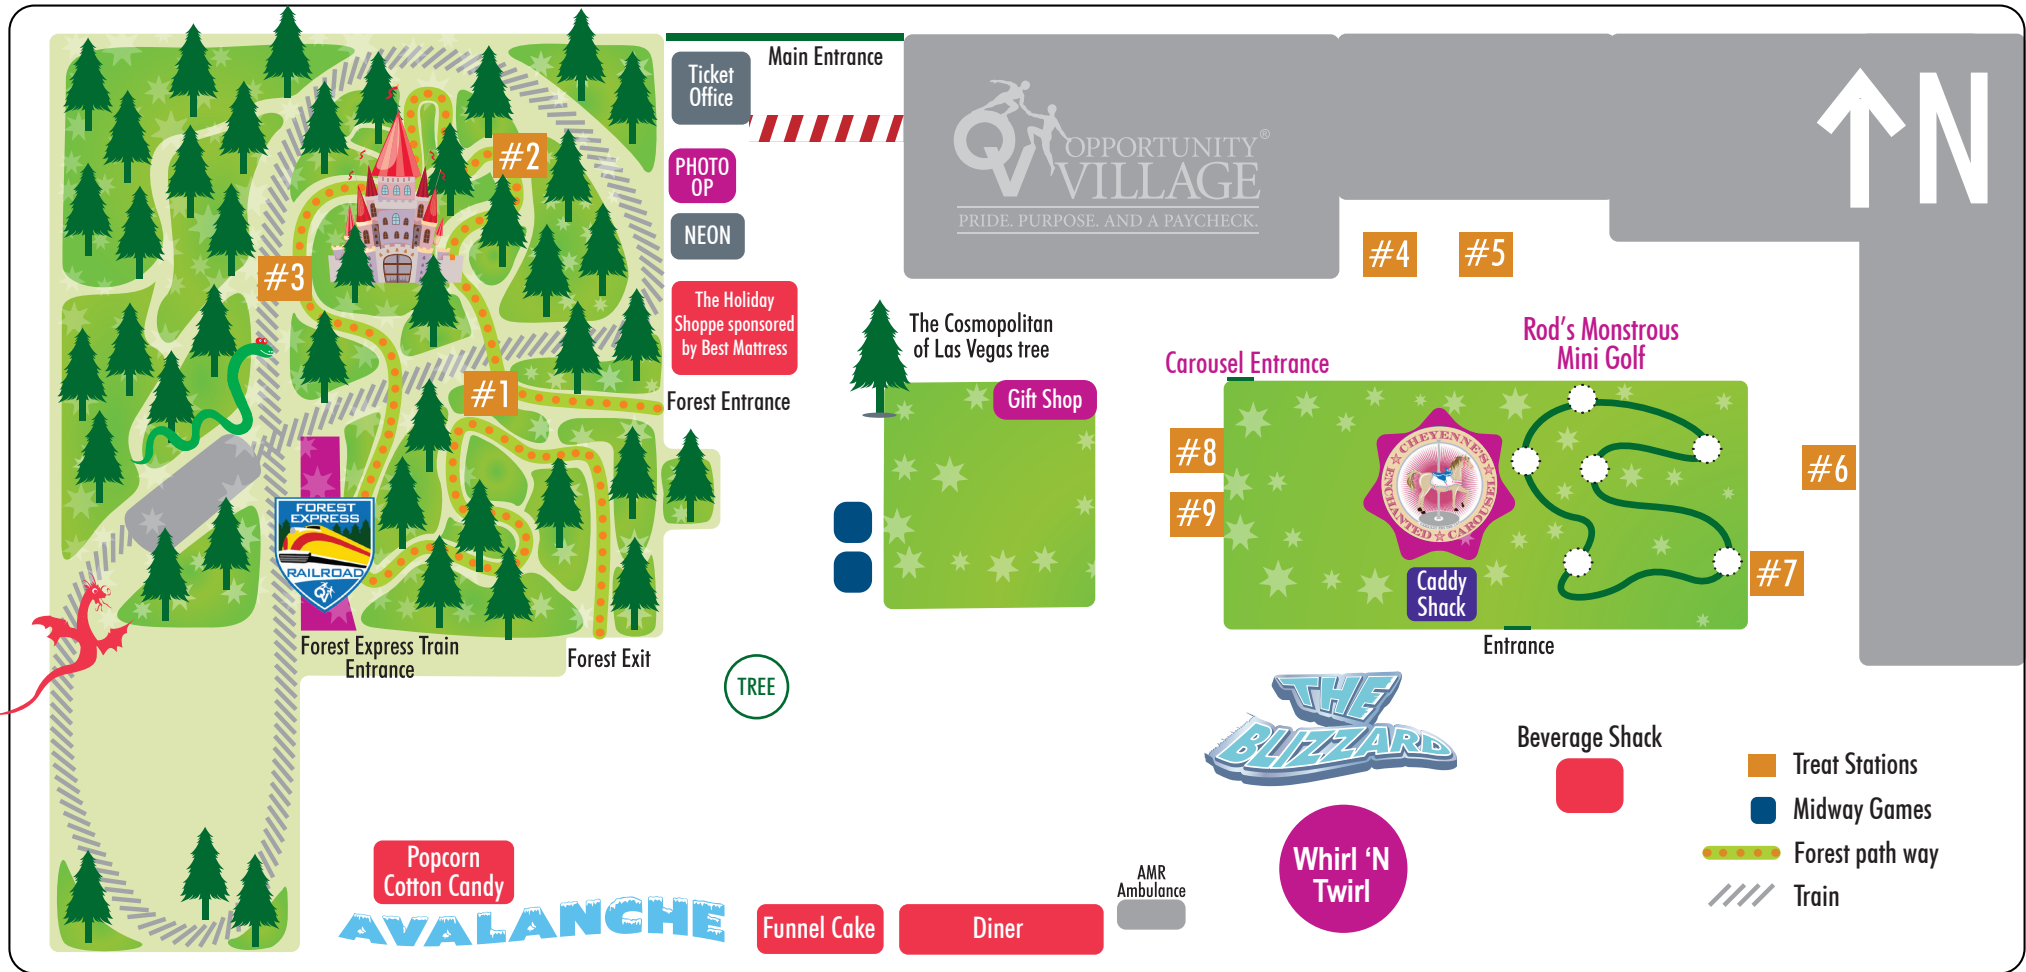

HALLOWEEN AT THE MAGICAL FOREST

Track Your Treats!

Present this map at each of the Sweets & Treats Stations in the Magical Forest to receive your Halloween treats.

- | | |
|-------------------------------|--------------------------|
| 1. A1 Garage | 6. Lee's Discount Liquor |
| 2. Westgate Resorts | 7. Best Mattress |
| 3. Burger King | 8. Micone Staffing |
| 4. UNLV Health | 9. Sage Collegiate |
| 5. Gina Corena and Associates | |